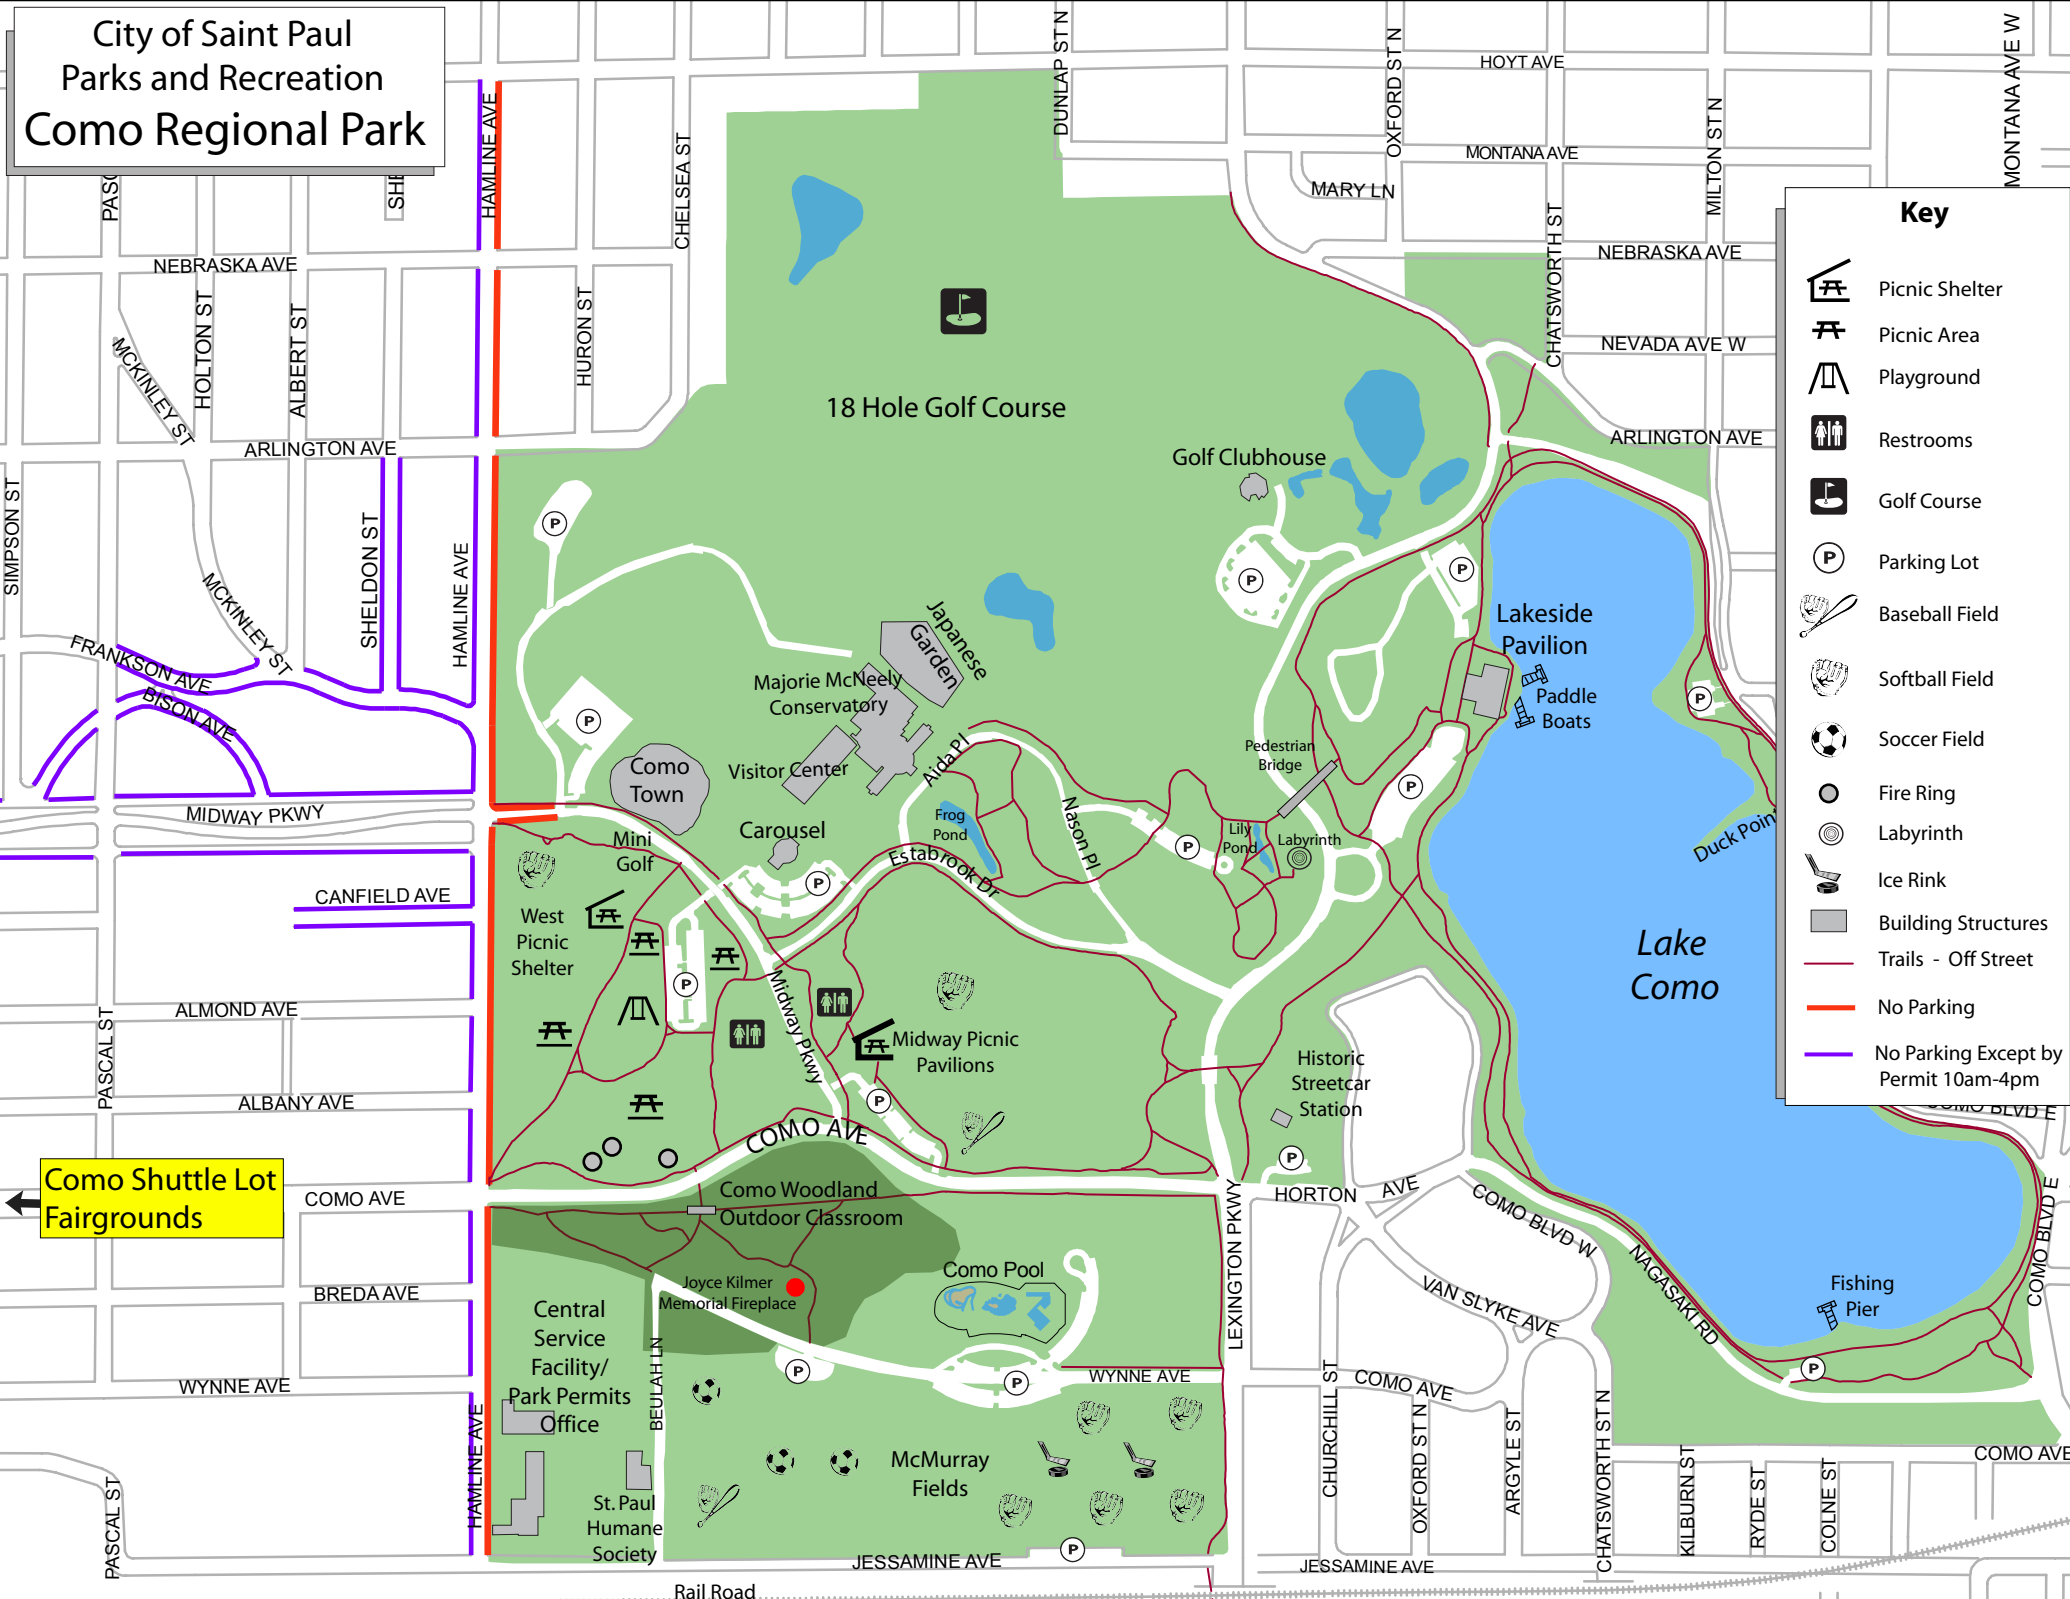

# City of Saint Paul Parks and Recreation Como Regional Park

Key	
	Picnic Shelter
	Picnic Area
	Playground
	Restrooms
	Golf Course
	Parking Lot
	Baseball Field
	Softball Field
	Soccer Field
	Fire Ring
	Labyrinth
	Ice Rink
	Building Structures
	Trails - Off Street
	No Parking
	No Parking Except by Permit 10am-4pm

**Como Shuttle Lot  
Fairgrounds**

Rail Road